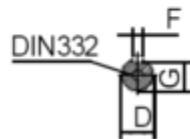

Data Sheet

Article number: 250303700625

Description: Kleedrive T3C 250M-6 37.0KW 900 rpm
3x400/690V 50HZ IP55 B14 Eff=93,3%

Measures

AA = 484	K = Ø24	TBW = 218
AC = Ø506	L = 915	
AD = 616	M =	
D = Ø65	N =	
E = 140	P =	
F = 18	S =	
G = 58	TBH = 260	
HD = 366	TBS = 233	