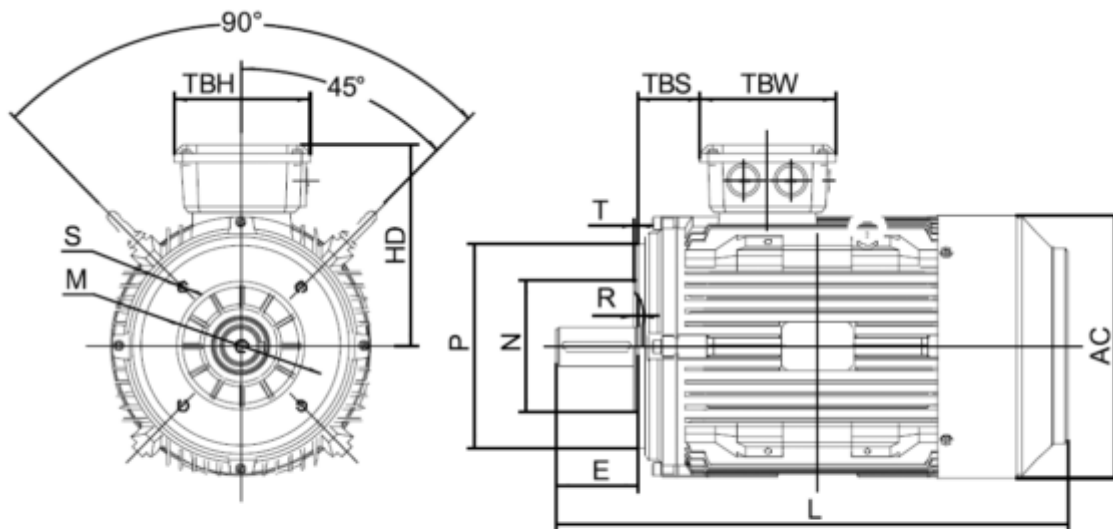

Data Sheet

Article number: 250303700625

Description: Kleedrive T3C 250M-6 37.0KW 900 rpm
3x400/690V 50HZ IP55 B14 Eff=93,3%

Measures

AA = 484	K = Ø24	TBW = 218
AC = Ø506	L = 915	
AD = 616	M =	
D = Ø65	N =	
E = 140	P =	
F = 18	S =	
G = 58	TBH = 260	
HD = 366	TBS = 233	